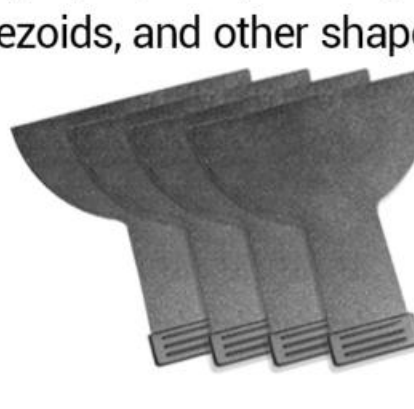

SA-P Projection Attachment (included a SA-01 85mm Lens)

SA-01 85mm Lens

SA-02 60mm Wide-angle Lens

SA-03 150mm Telephoto Lens

SA-06 Iris Diaphragm: to chase the elusive spotlight with this 18-leaf Iris.

SA-06 Iris Diaphragm

SA-05 Scrim Set: to reduce intensity or harshness of light and control the beam gradation.

SA-05 Scrim Set

SA-09 Gobo Set: to manipulate your background in terms of its texture.

SA-09 GOGO Set

SA-07 Framing Shutter: to form triangles, squares, rectangles, trapezoids, and other shapes.