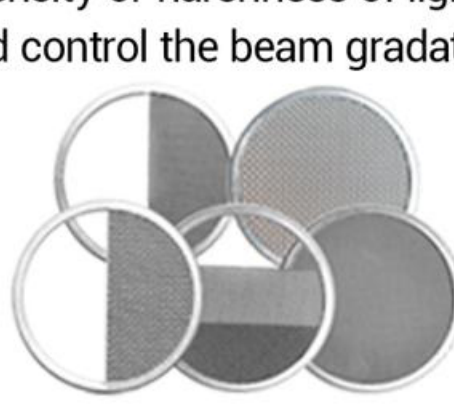

SA-P Projection Attachment: to not only put on interchangeable lenses for focusing, but also slide in different light modifiers.

SA Lenses: to focus with the options of three prime lenses- ranging from wide angle to telephoto. Each lens features precise focus, smooth control and solid reliability to deliver unbeatable expressive performance. High-quality optical lens ensure no distortion.

SA-P Projection Attachment (included a SA-01 85mm Lens)

SA-01 85mm Lens

SA-02 60mm Wide-angle Lens

SA-03 150mm Telephoto Lens

SA-06 Iris Diaphragm: to chase the elusive spotlight with this 18-leaf Iris.

SA-06 Iris Diaphragm

SA-05 Scrim Set: to reduce intensity or harshness of light and control the beam gradation.

SA-05 Scrim Set

SA-09 Gobo Set: to manipulate your background in terms of its texture.

SA-09 GOGO Set

SA-07 Framing Shutter: to form triangles, squares, rectangles, trapezoids, and other shapes.