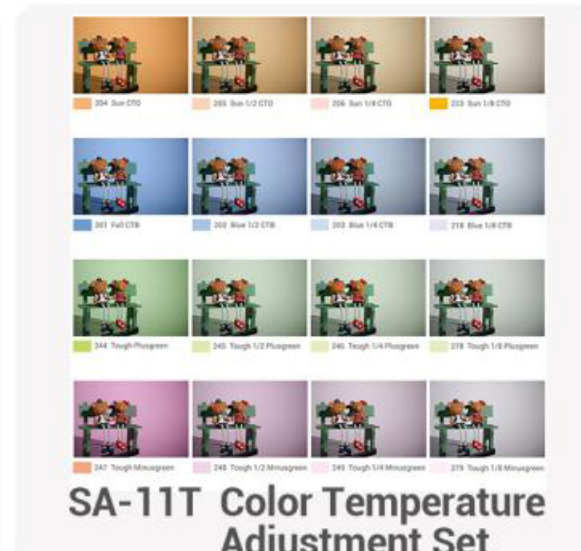

SA-05 Scrim Set: to reduce intensity or harshness of light and control the beam gradation.

SA-05 Scrim Set

SA-09 Gobo Set: to manipulate your background in terms of its texture.

SA-09 GOGO Set

SA-07 Framing Shutter: to form triangles, squares, rectangles, trapezoids, and other shapes.

SA-07 Framing Shutter

Color Gels Set: to do color correction or to create different atmosphere.

SA-11C/SA-11T Colors gels

SA-11C Color Effects Set

SA-11T Color Temperature Adjustment Set

A Special Note to Owner of S30